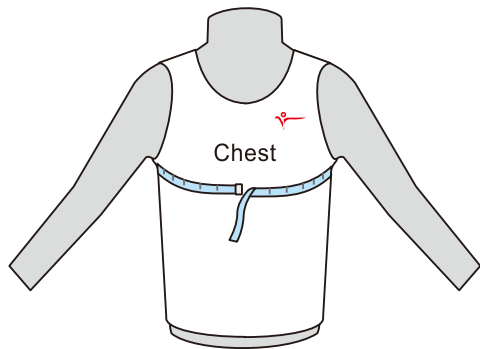

In order to optimize the heating performance of the thermalution, we strongly advise our customers to wear smaller fitted sizes of the thermalution. Please refer to the size chart below to find the recommended size of thermalution for you.

For Green Grade
Blue Grade
Yellow Grade

PSD09-AI / PSD10-AI / PSD08-BI

UNISEX

Error value : ± 1 cm / 0.4 inch

	Chest - inch	Chest - cm
XS	29 1/2" ~ 33"	76 cm ~ 83.8 cm
S	33" ~ 36 1/2"	85 cm ~ 92.7 cm
M	36 1/2" ~ 40"	92.7 cm ~ 102 cm
L	40" ~ 43 1/2"	102 cm ~ 111 cm
XL	43 1/2" ~ 46 3/4"	111 cm ~ 118.8 cm
XXL	46 3/4" ~ 50"	118.8 cm ~ 127 cm